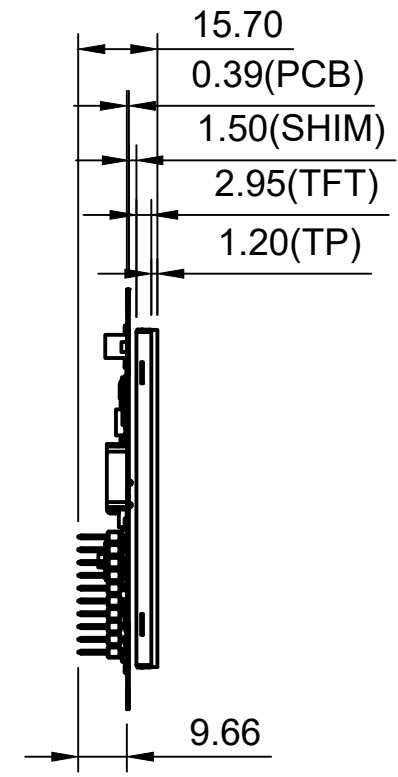

B

C

D

E

F

Dept. D & D	Technical reference	Created by Dan Divino 2/21/2019	Approved by
		Document type Drawing	Document status Initial Draft
		Title EVE3-43A-TPR with all available options	
Rev. 1.0	Date of issue 2/21/2019	Sheet 1/1	

1 2 3 4 5 6 7 8