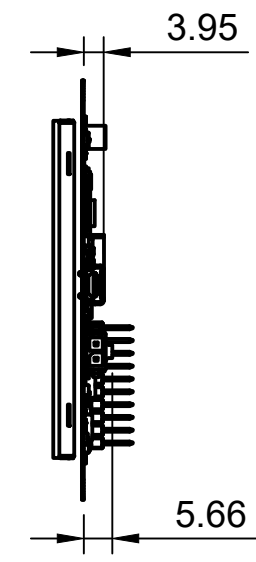

B

C

D

E

F

Dept. D & D	Technical reference	Created by Dan Divino 2/21/2019	Approved by
		Document type Drawing	Document status Initial Draft
		Title EVE3-43A-TPR with all available options	
Rev. 1.0	Date of issue 2/21/2019	Sheet 1/1	