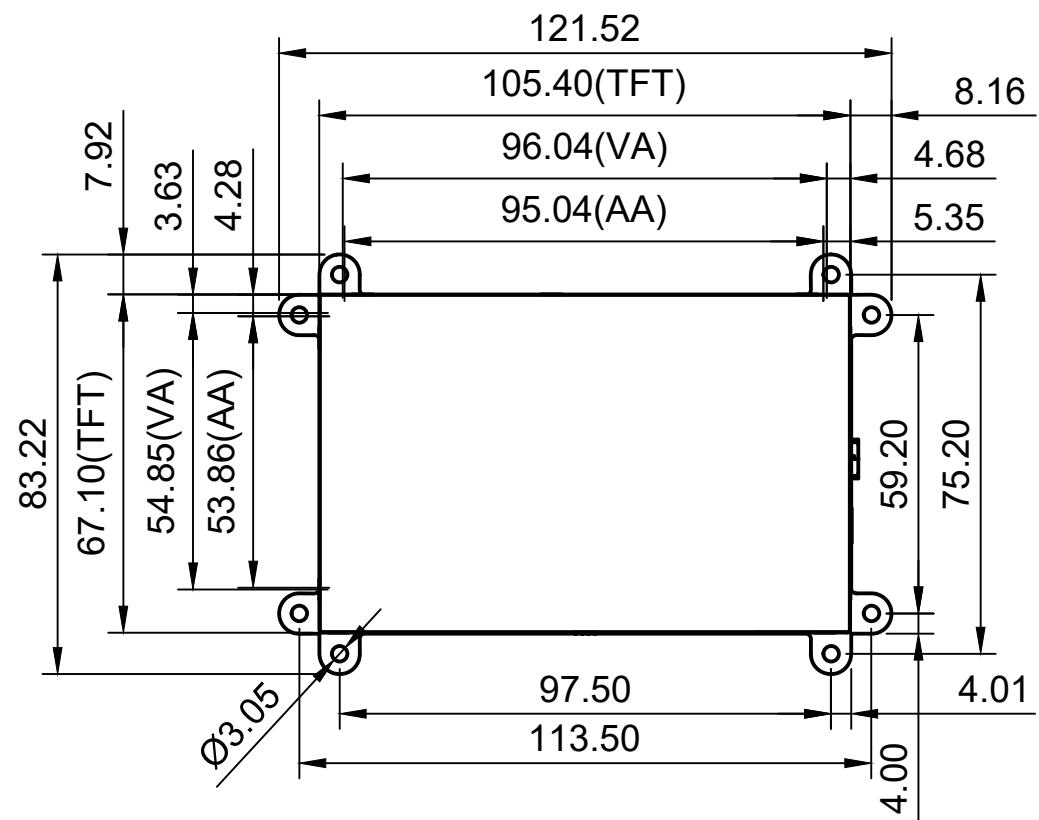

B

C

D

E

F

Dept. D & D	Technical reference	Created by Dan Divino 2/21/2019	Approved by
		Document type Drawing	Document status Initial Draft
		Title EVE3-43A-TPR with all available options	
Rev. 1.0	Date of issue 2/21/2019	Sheet 1/1	