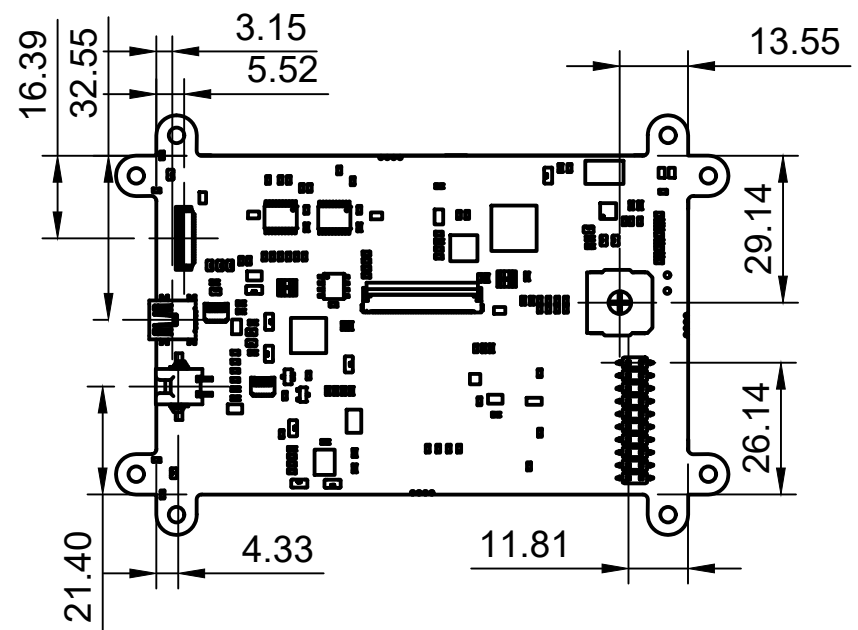

B

C

D

E

F

Dept. D & D	Technical reference	Created by Dan Divino 2/21/2019	Approved by
		Document type Drawing	Document status Initial Draft
		Title EVE3-43A-TPR with all available options	
Rev. 1.0	Date of issue 2/21/2019	Sheet 1/1	