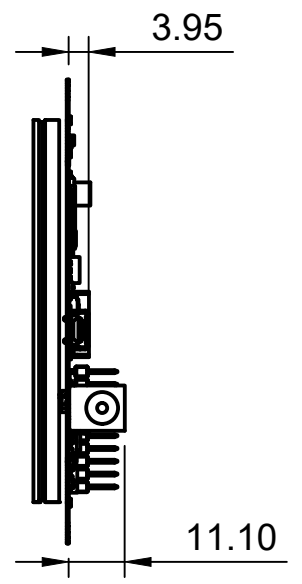

1 2 3 4 5 6 7 8

A
B
C
D
E
F

1 2 3 4 5 6 7 8

Dept. D & D	Technical reference	Created by Dan Divino 2/21/2019	Approved by
		Document type Drawing	Document status Initial Draft
		Title EVE3-50A-TPC with all available options	
Rev. 1.0	Date of issue 2/21/2019	Sheet 1/1	