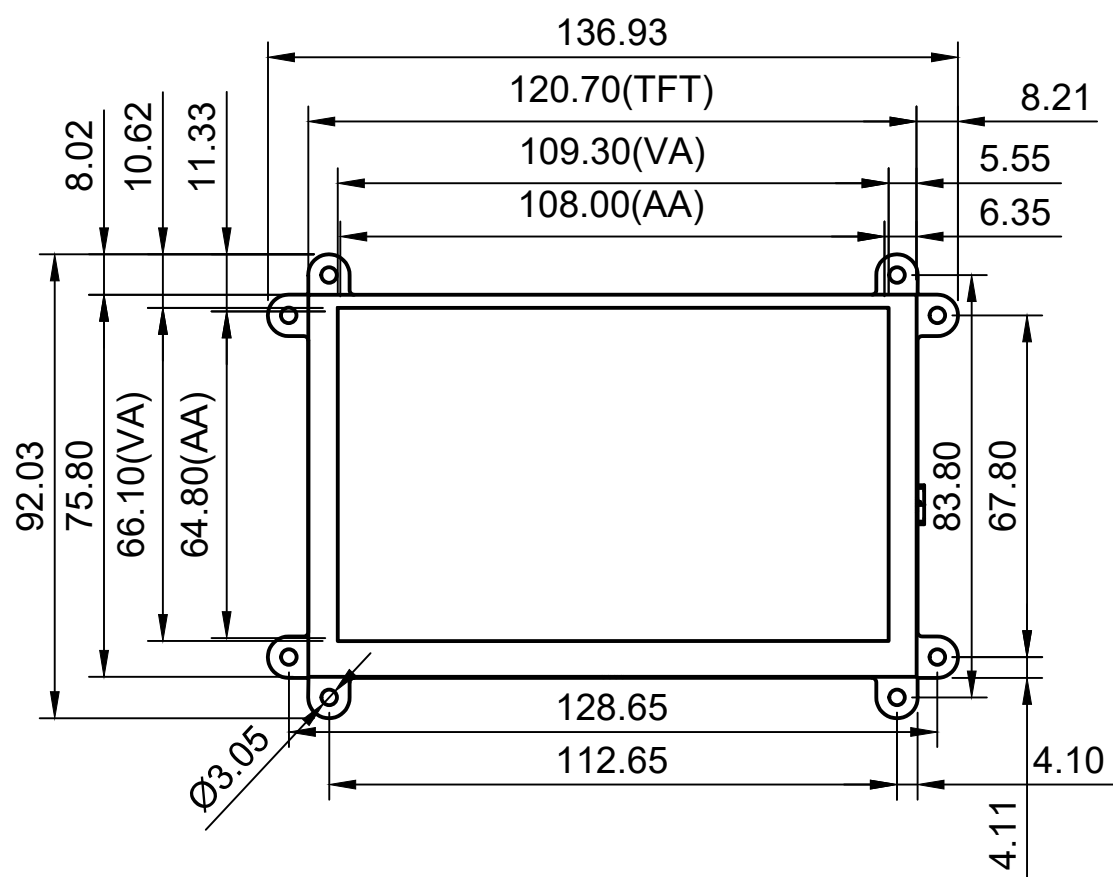

1 2 3 4 5 6 7 8

A
B
C
D
E
F

1 2 3 4 5 6 7 8

Dept. D & D	Technical reference	Created by Dan Divino 2/21/2019	Approved by
		Document type Drawing	Document status Initial Draft
		Title EVE3-50A-TPC with all available options	
Rev. 1.0	Date of issue 2/21/2019	Sheet 1/1	