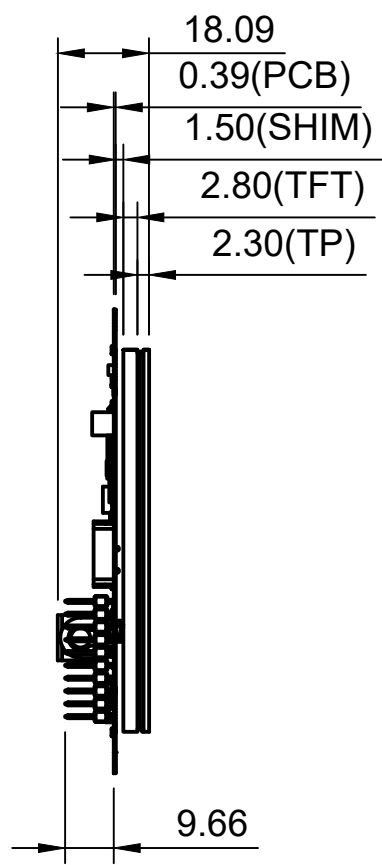

1 2 3 4 5 6 7 8

A
B
C
D
E
F

1 2 3 4 5 6 7 8

Dept. D & D	Technical reference	Created by Dan Divino 2/21/2019	Approved by
		Document type Drawing	Document status Initial Draft
		Title EVE3-50A-TPC with all available options	
Rev. 1.0	Date of issue 2/21/2019	Sheet 1/1	