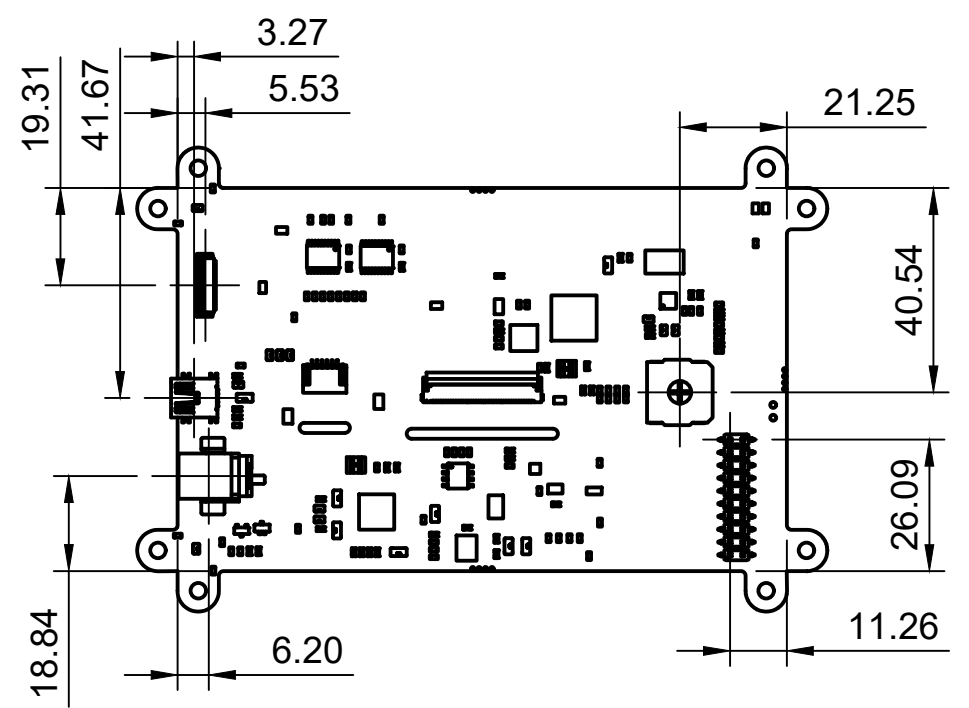

1 2 3 4 5 6 7 8

A
B
C
D
E
F

1 2 3 4 5 6 7 8

Dept. D & D	Technical reference	Created by Dan Divino 2/21/2019	Approved by
		Document type Drawing	Document status Initial Draft
		Title EVE3-50A-TPC with all available options	
Rev. 1.0	Date of issue 2/21/2019	Sheet 1/1	